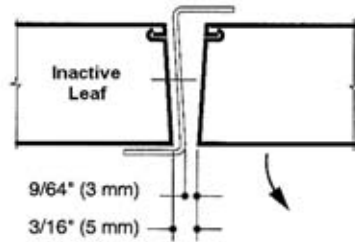

Z ASTRAGAL – Applications**Inactive Leaf Mounting****Active Leaf Mounting****Double Egress Mounting****Z Astragal Applications**

Typical Double Door Elevation

PURPOSE:

Astragals are used to close the gap between pairs of doors. The astragal seals the opening from weather, light, and in some cases, sound. Security requirements dictate the appropriate application.

APPLICATION:

- This astragal is normally supplied with pairs of Steelcraft doors.
 - This is a handed product.
 - Attachment is made to the inactive door leaf, with the sheet metal screws supplied.
 - Shipped loose for field attachment.
- This astragal can be used on both rated fire doors and non-rated doors.