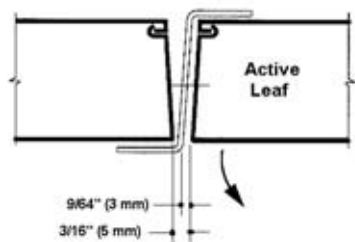

Z ASTRAGAL – Applications**Inactive Leaf Mounting****Active Leaf Mounting****Double Egress Mounting****Z Astragal Applications**

Typical Double Door Elevation

PURPOSE:

Astragals are used to close the gap between pairs of doors. The astragal seals the opening from weather, light, and in some cases, sound. Security requirements dictate the appropriate application.

APPLICATION:

- This astragal is normally supplied with pairs of Steelcraft doors.
 - This is a handed product.
 - Attachment is made to the inactive door leaf, with the sheet metal screws supplied.
 - Shipped loose for field attachment.
- This astragal can be used on both rated fire doors and non-rated doors.