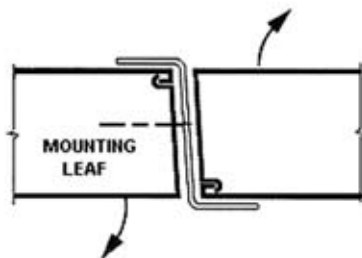

Z ASTRAGAL – Applications**Inactive Leaf Mounting****Active Leaf Mounting****Double Egress Mounting****Z Astragal Applications**

Typical Double Door Elevation

PURPOSE:

Astragals are used to close the gap between pairs of doors. The astragal seals the opening from weather, light, and in some cases, sound. Security requirements dictate the appropriate application.

APPLICATION:

- This astragal is normally supplied with pairs of Steelcraft doors.
 - This is a handed product.
 - Attachment is made to the inactive door leaf, with the sheet metal screws supplied.
 - Shipped loose for field attachment.
- This astragal can be used on both rated fire doors and non-rated doors.