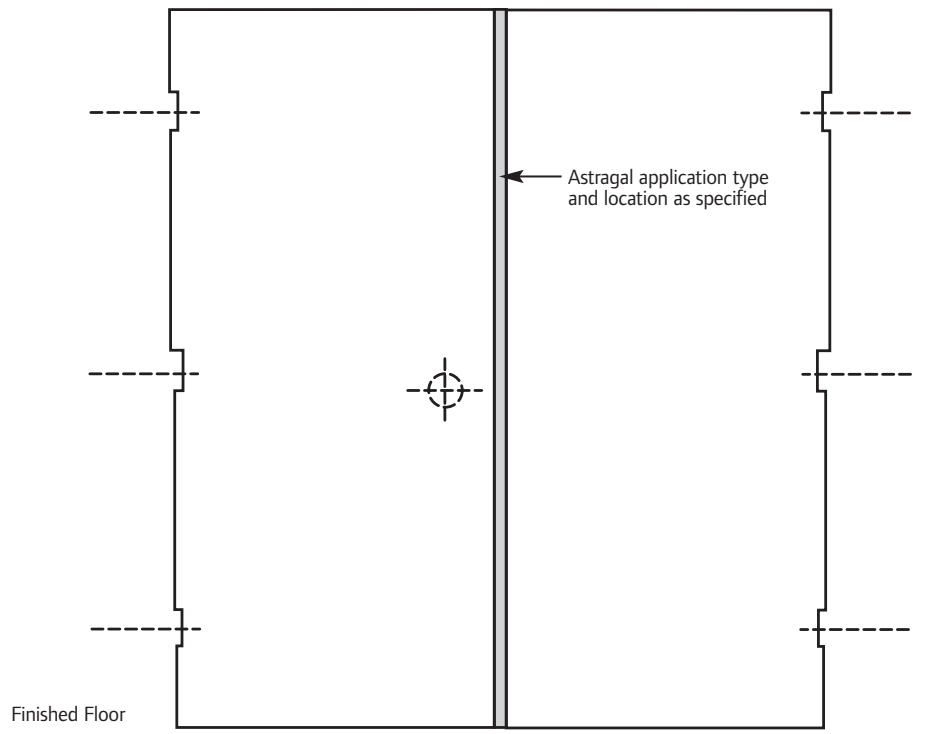

Z ASTRAGAL – Applications**Inactive Leaf Mounting****Active Leaf Mounting****Double Egress Mounting****Z Astragal Applications**

Typical Double Door Elevation

PURPOSE:

Astragals are used to close the gap between pairs of doors. The astragal seals the opening from weather, light, and in some cases, sound. Security requirements dictate the appropriate application.

APPLICATION:

- This astragal is normally supplied with pairs of Steelcraft doors.
 - This is a handed product.
 - Attachment is made to the inactive door leaf, with the sheet metal screws supplied.
 - Shipped loose for field attachment.
- This astragal can be used on both rated fire doors and non-rated doors.